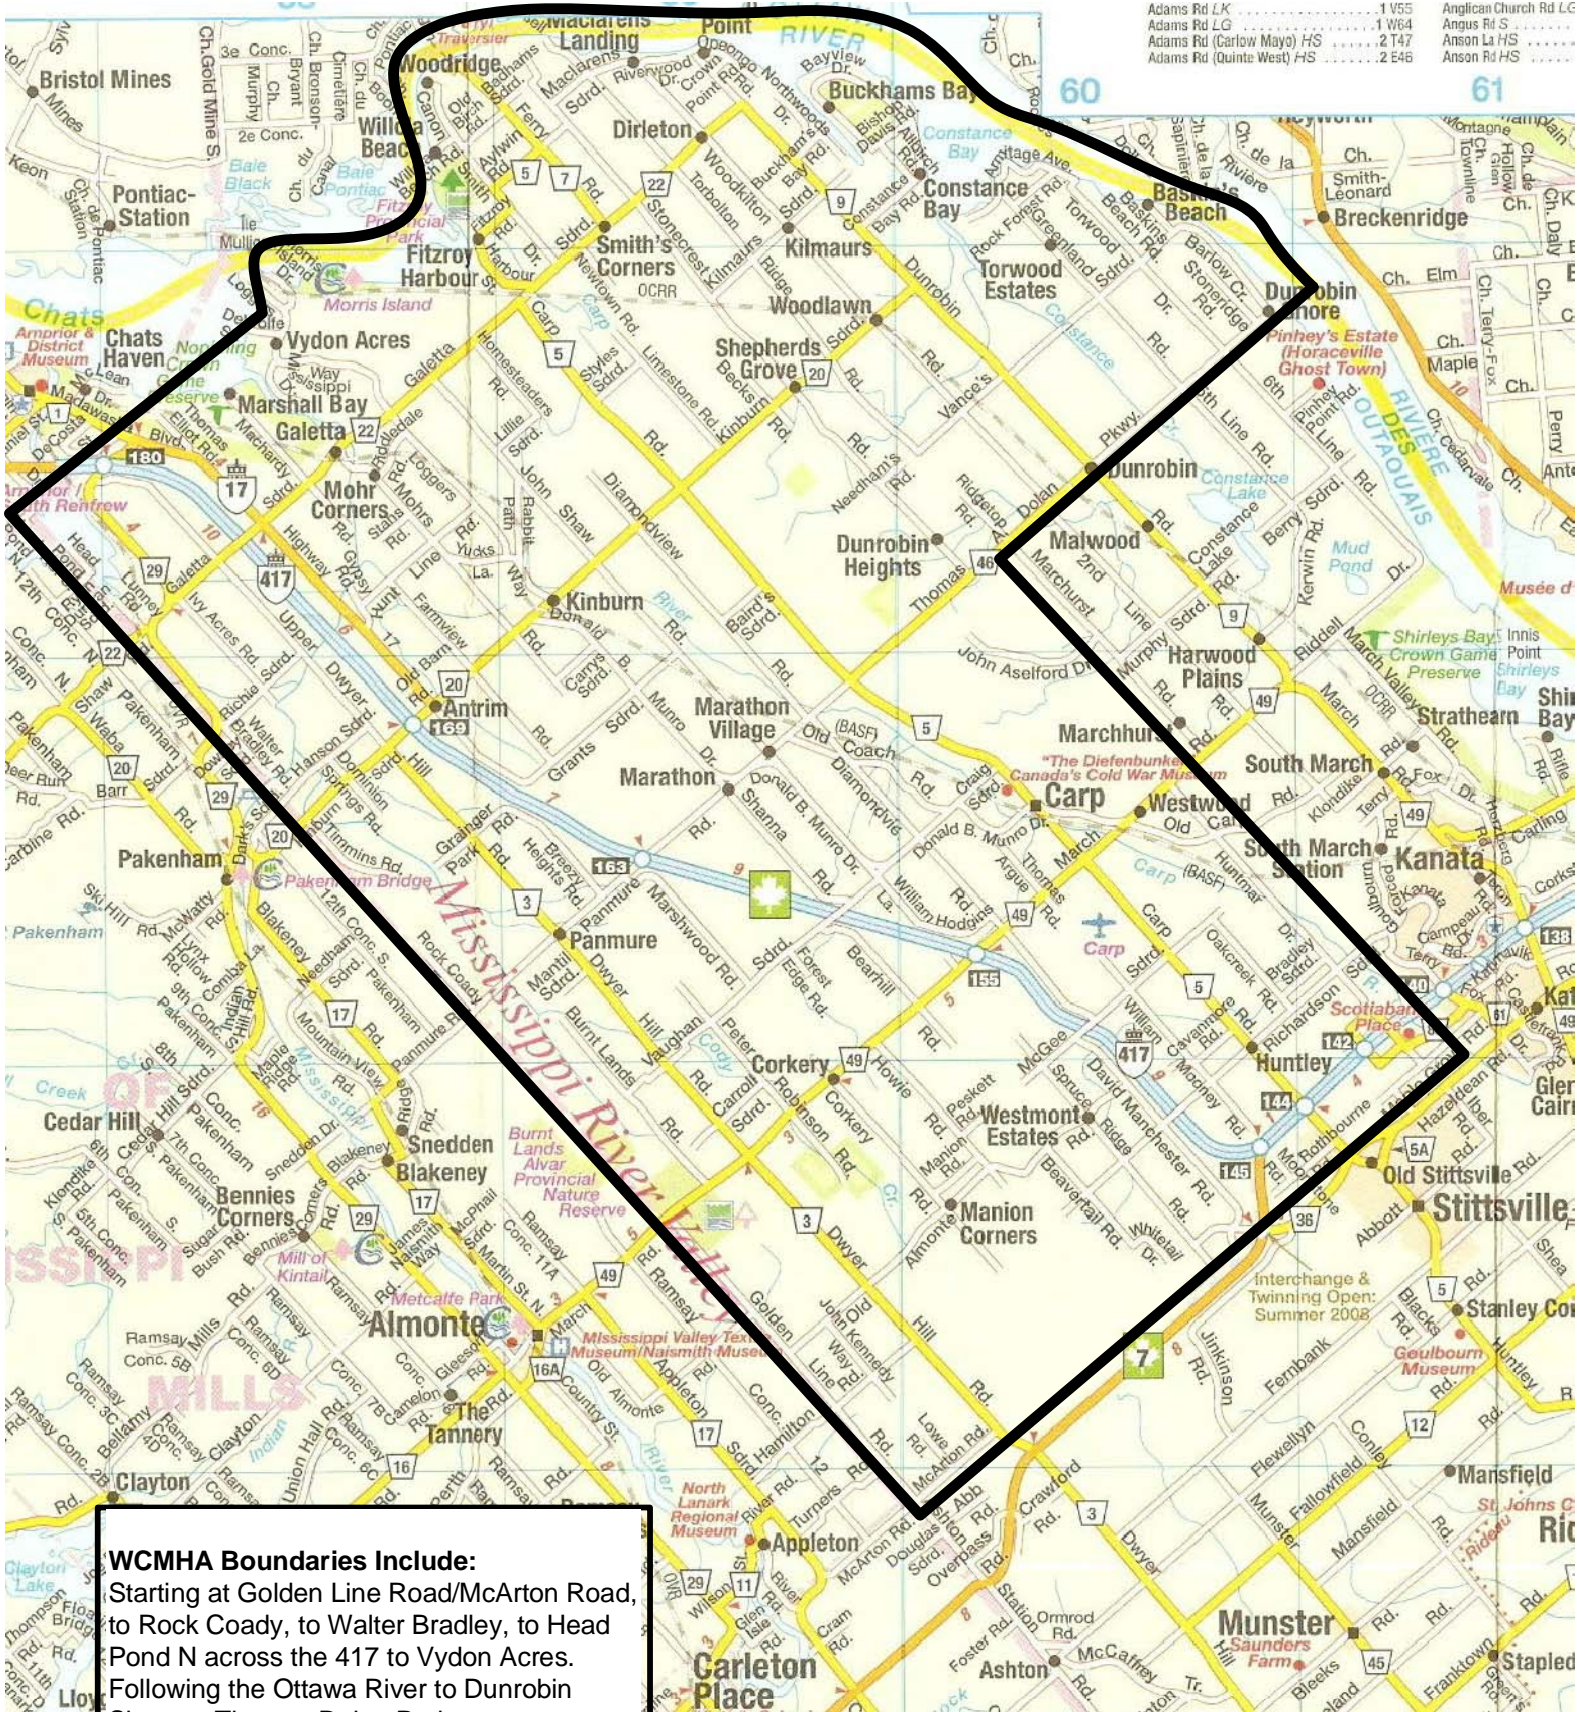

West Carleton Minor Hockey Boundary

Adams Rd LK	1 V55	Anglican Church Rd LC
Adams Rd LG	1 W64	Anson Rd S
Adams Rd (Carlow Mayo) HS	2 T47	Anson La HS
Adams Rd (Quinte West) HS	2 E46	Anson Rd HS

WCMHA Boundaries Include:
 Starting at Golden Line Road/McArton Road, to Rock Coady, to Walter Bradley, to Head Pond N across the 417 to Vydon Acres. Following the Ottawa River to Dunrobin Shores. Thomas Dolan Parkway to Huntmar. Following Huntmar to Maple Grove and parallel to Hwy 7 to McArton Road.